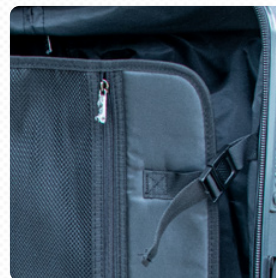

Customize

Endless ways to make it YOURS!

Add your sports team, alumni, initials or company branding in the colors and fonts of your choice.

Features :

4 wheels that roll/spin/swivel in all directions

Exterior Features:

- Superior construction and impact resistant
- High quality and ultra-light weight
- Durable polycarbonate composite front shell and ABS back shell
- Push button puller handle, adjusts to a variety of heights
- Top and side carry handles for easy lifting
- Corner protectors for added protection against damage
- TSA-approved lock (this allows TSA screeners to unlock your luggage, inspect it, and then re-lock it without cutting off the lock or damaging your luggage)

20" Approved Carry-On Size

Interior Features:

- Solid black interior lining
- Two main compartments that have dividers to keep items organized and secure

Customize

1 LOGO. 6 CONCEPTS.

Contact us for 6 creative client concepts
A \$70 (c) design fee applies which is refunded when an order is placed.