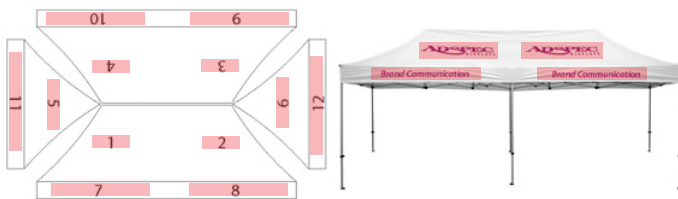

10 x 20 TENTS AT A GLANCE

Use this guide to choose a 10 x 20 tent that perfectly aligns with your client's branding and budget.

STEP 1: PICK YOUR PRINTING STYLE

Go with a classic thermal imprinted tent or choose a vibrant full-color dye sublimation for your tent. Here are the key style differences.

- Black
- White

Example of imprinted tent (above middle) shows 4 imprints - two on peak and two on valance. If artwork is needed on all four sides, it would be an 12 imprint tent.

DYE SUBLIMATED TENTS

There are no limitations as to how you'd like to design a dye sublimated canopy top. Your artwork is printed directly onto the material. Below is an example of the dye sublimated tent.