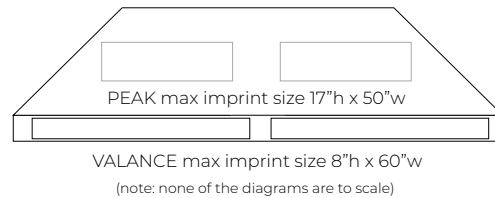

Example of imprinted tent (above middle) shows 4 imprints - two on peak and two on valance. If artwork is needed on all four sides, it would be an 12 imprint tent.

DYE SUBLIMATED TENTS

There are no limitations as to how you'd like to design a dye sublimated canopy top. Your artwork is printed directly onto the material. Below is an example of the dye sublimated tent.