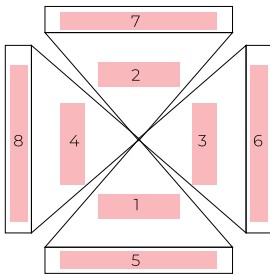

6 x 6 TENTS AT A GLANCE

Use this guide to choose a 6 x 6 tent that perfectly aligns with your client's branding and budget.

STEP 1: PICK YOUR PRINTING STYLE

Go with a classic thermal imprinted tent or choose a vibrant full-color dye sublimation for your tent. Here are the key style differences.

THERMAL IMPRINTED TENTS

4 BASE COLORS TO CHOOSE FROM
8 LOCATIONS AVAILABLE FOR IMPRINTING
AREAS NUMBERED 1-4 (PEAK) MAX SIZE - 17"h x 24"w
AREAS NUMBERED 5-8 (VALANCE) MAX SIZE - 8"h x 50"w

TENT | WALLS
COLOR SELECTION

- Black
- Red (PMS 186)
- White
- Royal Blue (PMS 301)

PEAK max imprint size 17"h x 24"w

VALANCE max imprint size 8"h x 50"w

(note: none of the diagrams are to scale)

Example of imprinted tent (above middle) shows 2 imprints - one on peak and one on valance. If artwork is needed on all four sides, it would be an 8 imprint tent.