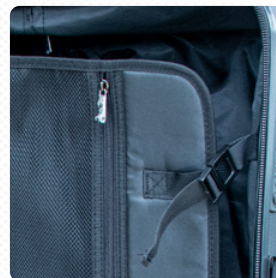

Customize

Endless ways to make it YOURS!

Add your sports team, alumni, initials or company branding in the colors and fonts of your choice.

Features :

4 wheels that roll/spin/swivel in all directions

Exterior Features:

- Superior construction and impact resistant
- High quality and ultra-light weight
- Durable polycarbonate composite front shell and ABS back shell
- Push button puller handle, adjusts to a variety of heights
- Top and side carry handles for easy lifting
- Corner protectors for added protection against damage
- TSA-approved lock (this allows TSA screeners to unlock your luggage, inspect it, and then re-lock it without cutting off the lock or damaging your luggage)

20" Approved Carry-On Size

Interior Features:

- Solid black interior lining
- Two main compartments that have dividers to keep items organized and secure

Customize

1 LOGO. 6 CONCEPTS.

Get 6 creative client concepts
A \$70 (c) design fee applies which is refunded when an order is placed.