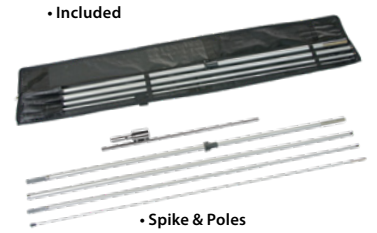

• Included

• Spike & Poles

- Quick set up
- Full color digital graphics
- Ideal for trade shows, point of sale or presentations
- Printed on single or double sided dye sublimated fabric

- LIFE TIME on Hardware
- FABRIC- 90 days Outdoor
  1 year Indoor

7', 10', 14', 17' RECTANGULAR SERIES FULL COLOR DYE SUBLIMATED FABRIC

PRODUCT	SIZE		1-4	5-9	10-49	50+
WF-RS	7'	SINGLE SIDE	345.00	334.65	320.85	303.60 4C
WF-2RS	7'	DOUBLE SIDED	510.00	494.70	474.30	448.80 4C
WF-RM	10'	SINGLE SIDE	431.00	418.07	400.83	379.28 4C
WF-2RM	10'	DOUBLE SIDED	554.00	537.38	515.22	487.52 4C
WF-RL	14'	SINGLE SIDE	489.00	474.33	454.77	430.32 4C
WF-2RL	14'	DOUBLE SIDED	590.00	572.30	548.70	519.20 4C
WF-5M	17'	SINGLE SIDE	755.00	732.35	702.15	664.40 4C
WF-25-M	17'	DOUBLE SIDED	899.00	872.03	836.07	791.12 4C

SETUP $ 70.00 PER GRAPHIC

7', 10', 14', 17' RECTANGULAR SERIES - REPLACEMENT FLAG ONLY FULL COLOR DYE SUBLIMATED FABRIC

PRODUCT	SIZE		1-4	5-9	10-49	50+
WF-RS - R	7'	SINGLE SIDE	274.00	265.78	254.82	241.12 4C
WF-2RS-R	7'	DOUBLE SIDED	410.00	397.70	381.30	360.80 4C
WF-RM -R	10'	SINGLE SIDE	316.00	306.52	293.88	278.08 4C
WF-2RM -R	10'	DOUBLE SIDED	446.00	432.62	414.78	392.48 4C
WF-RL -R	14'	SINGLE SIDE	345.00	334.65	320.85	303.60 4C
WF-2RL -R	14'	DOUBLE SIDED	475.00	460.75	441.75	418.00 4C
WF-5M -R	17'	SINGLE SIDE	489.00	474.33	454.77	430.32 4C
WF-25-MR	17'	DOUBLE SIDED	590.00	572.30	548.70	519.20 4C

SETUP $ 70.00 PER GRAPHIC