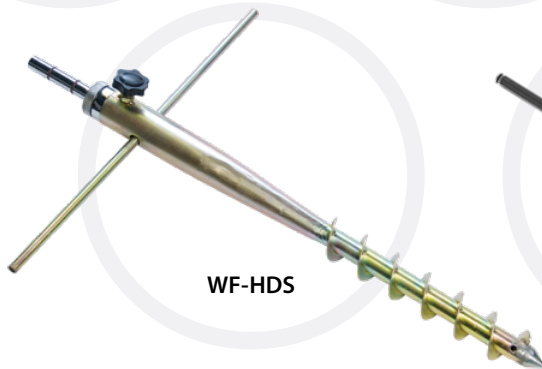

SETUP \$ 70.00 PER GRAPHIC

BACKPACK SERIES - REPLACEMENT FLAG ONLY FULL COLOR DYE SUBLIMATED FABRIC

PRODUCT	SHAPE		1-4	5-9	10-49	50+	
BP-S-R	SHARK FIN	SINGLE SIDE	108.00	105.62	103.46	100.44	4C
BP-2S-R	SHARK FIN	DOUBLE SIDED	231.00	224.07	214.83	203.28	4C
BP-T-R	TEARDROP	SINGLE SIDE	108.00	105.62	103.46	100.44	4C
BP-2T-R	TEARDROP	DOUBLE SIDED	231.00	224.07	214.83	203.28	4C
BP-XP-R	X BANNER	SINGLE SIDE	43.00	38.70	36.12	33.54	4C

SETUP \$ 70.00 PER GRAPHIC

WIND FLAG ACCESSORIES

WF-FM0

WF-FM30

WF-FM90

WF-FM230

WF-FM30C

TS-WF

WF-PB7K

WF-WB

WF-CBW

WF-HDS

WF-PS

WF-HCB

ITEM	DESCRIPTION	1	5	10	50	
TS-WF	Canopy Mount Flag 0 Degree , Wind Flag	46.00	44.62	42.78	40.48	4C
WF-WB	Car Wheel Base	90.00	87.30	83.70	79.20	4C
WF-PB7K	Plate Base 0 Degree , Wind Flag	123.00	119.31	114.39	108.24	4C
WF-FM30	Fixed Mount 30 Degree , Wind Flag	46.00	44.62	42.75	40.48	4C
WF-FM0	Fixed Mount 0 Degree , Wind Flag	46.00	44.62	42.78	40.48	4C
WF-FM30C	Fixed Mount 30 Degree Clamped, Wind Flag	58.00	56.26	53.94	51.04	4C
WF-FM230	Fixed Mount 2 x 30 Degree , Wind Flag	58.00	56.26	53.94	51.04	4C
WF-FM90	Fixed Mount 90 Degree , Wind Flag	46.00	44.62	42.75	40.48	4C
WF-HCB	HD Cross Base/Water Bag	119.00	115.43	110.67	104.72	4C
WF-CBW	Cross Base / Water Bag	119.00	115.43	110.67	104.72	4C
WF-HDS	HD Metal Threaded Spike	105.00	101.85	97.65	92.40	4C