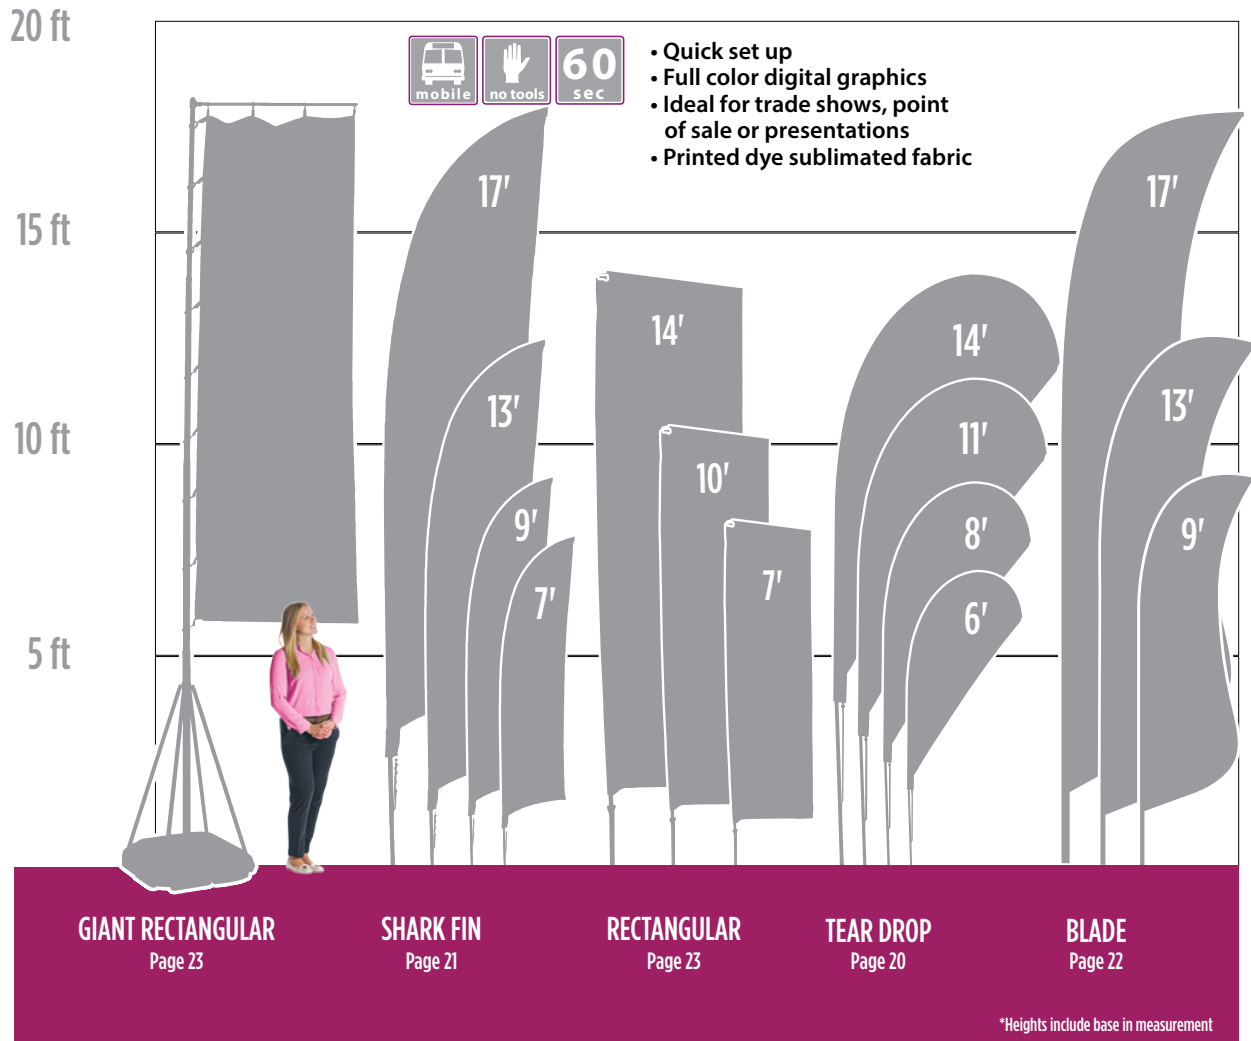

Use the Spike Base outdoors. Simply push it into the ground.

SINGLE SIDED VS DOUBLE SIDED

Single-Sided banners are printed on the front, however your art work will show through on the back, and will be reversed and slightly faded.

Double-Sided Banners are printed on both sides and then sewn together with a liner in between. The artwork is mirrored so it can be clearly seen.

BANNER COMPARISON CHART

*Heights include base in measurement

TOTAL HEIGHT MEASURED FROM THE GROUND UP

STEP 1: PICK A WINDFLAG SHAPE & STYLE

TEAR DROP SERIES

WF-TS
Tear Drop
with Spike

WF-2TS
Double Sided
Tear Drop with Spike

• Included

• Spike & Poles

- Quick set up
- Full color digital graphics
- Ideal for trade shows, point of sale or presentations
- Printed on single or double sided dye sublimated fabric