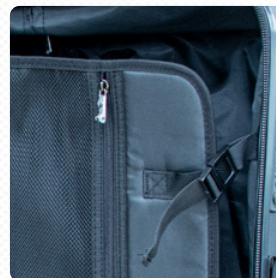

Customize

Endless ways to make it YOURS!

Add your sports team, alumni, initials or company branding in the colors and fonts of your choice.

Features :

4 wheels that roll/spin/swivel in all directions

Exterior Features:

- Superior construction and impact resistant
- High quality and ultra-light weight
- Durable polycarbonate composite front shell and ABS back shell
- Push button puller handle, adjusts to a variety of heights
- Top and side carry handles for easy lifting
- Corner protectors for added protection against damage
- TSA-approved lock (this allows TSA screeners to unlock your luggage, inspect it, and then re-lock it without cutting off the lock or damaging your luggage)

20" Approved Carry-On Size

Interior Features:

- Solid black interior lining
- Two main compartments that have dividers to keep items organized and secure

Customize

1 LOGO. 6 CONCEPTS.

Contact us for 6 creative client concepts.